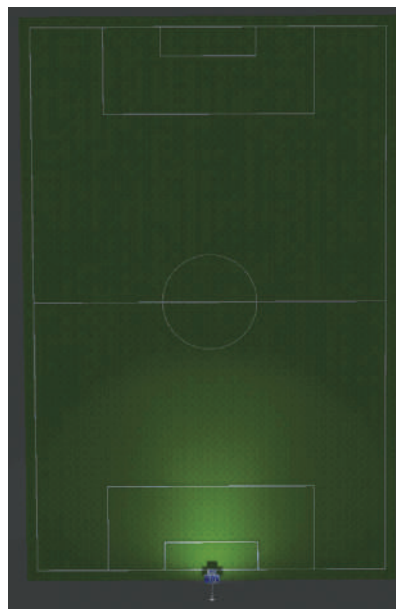

Solar

Container Carrying Capacity

Rechargeable Battery

IOT

LED Lighting Control

Electrical Energy Monitoring

GPS For Real-Time Location

Anti-theft Alarm

Usage Management

Trailer Specification

Nox II

Operation

L144 x W133 x H256 in
(L366 x W338.5 x H650 cm)

Towing

L144 x W66 x H99 in
(L366 x W167 x H252 cm)

Weight (Battery Excluded)

3037 lb / 1375 kg

Mast Max Height

19.68 ft / 600 cm

Hitch Ball

50 mm

Solar Panel

3*340 W

Battery Capacity

10.8 kW Gel-battery

Controller Model

MPPT

LED Lights

4*100 W

Lights Output Total

60000 Lm

Runtime

20 Hr

Optional

Accessories	Maximum Qty
CCTV	IPC: 6 or PTZ: 6
Speaker	1
Alarm Bell	1
IOT	1

Lighting area: 358 x 236 ft.