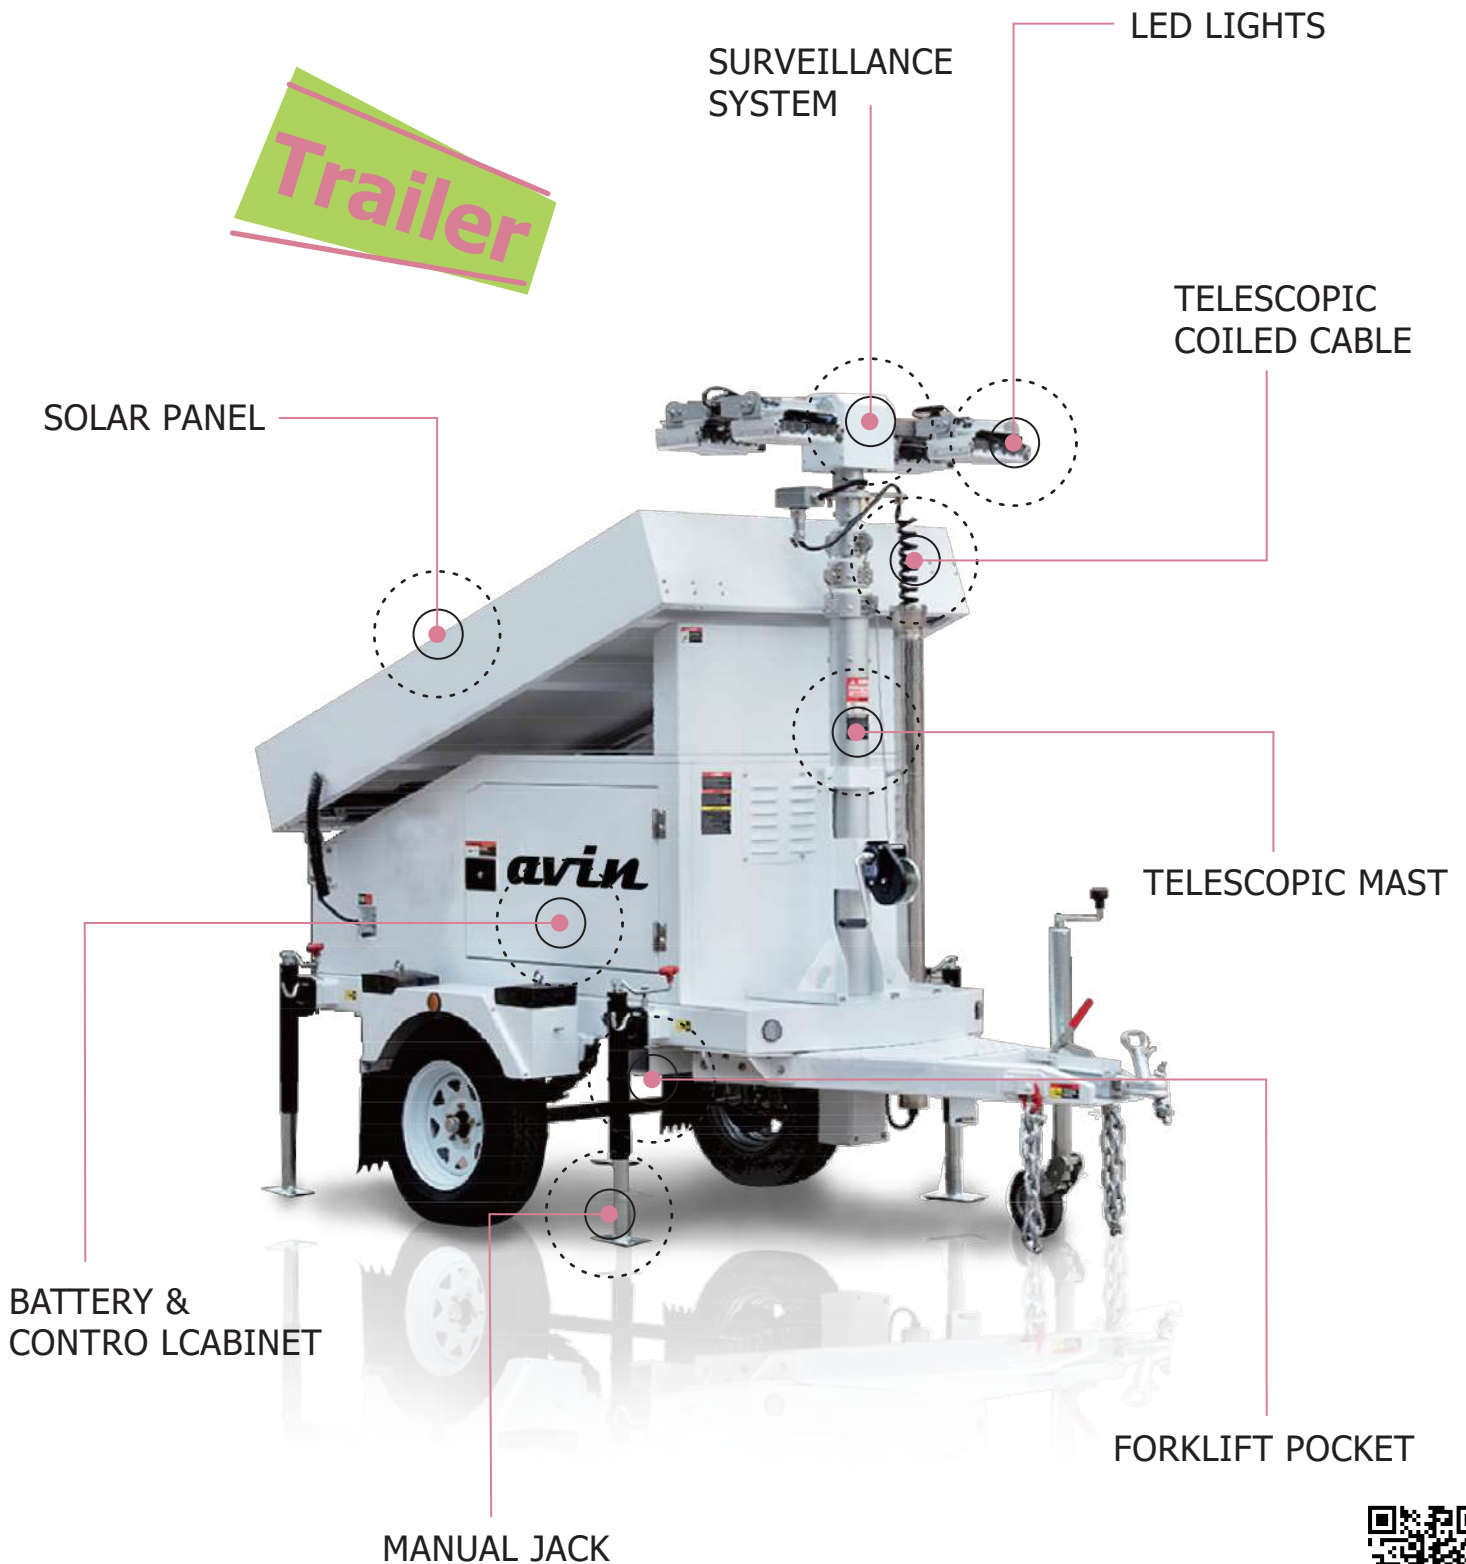

Nox

Mobility Energy Storage System

Trailer

Solar

Container Carrying Capacity

Rechargeable Battery

IOT

- LED Lighting Control
- Electrical Energy Monitoring
- GPS For Real-Time Location
- Anti-theft Alarm
- Usage Management

Trailer Specification

Nox I

Operation	L189 x W132 x H252 in (L480 x W335 x H640 cm)
Towing	L125.2 x W62.95 x H100.39 in (L318.0 x W159.9 x H255.0 cm)
Weight (Battery Excluded)	2689 lb / 1220 kg
Mast Max Height	19.68 ft / 600 cm
Hitch Ball	50 mm
Solar Panel	4*320 W
Battery Capacity	10.8 kW Gel-battery
Controller Model	MPPT
LED Lights	4*100 W
Lights Output Total	60000 Lm
Runtime	20 Hr

Nox II

Operation

L144 x W133 x H256 in
(L366 x W338.5 x H650 cm)

Towing

L144 x W66 x H99 in
(L366 x W167 x H252 cm)

Weight (Battery Excluded)

3037 lb / 1375 kg

Mast Max Height

Rechargeable Battery

IOT

- LED Lighting Control
- Electrical Energy Monitoring
- GPS For Real-Time Location
- Anti-theft Alarm
- Usage Management

Trailer Specification

Nox III

Operation	L148 x W166 x H256 in (L375 x W422.2 x H650 cm)
Towing	L148 x W87 x H94 in (L375 x W219.8 x H238 cm)
Weight (Battery Excluded)	3472 lb / 1575 kg
Mast Max Height	19.68 ft / 600 cm
Hitch Ball	50 mm
Solar Panel	4*340 W
Battery Capacity	10.8 kW Gel-battery
Controller Model	MPPT
LED Lights	4*100 W
Lights Output Total	60000 Lm
Runtime	20 Hr