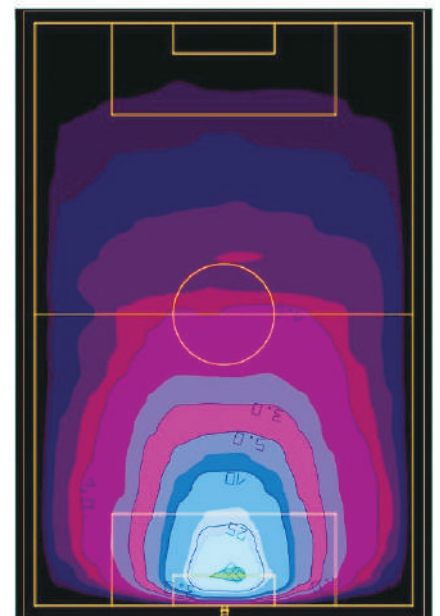

0.10 0.20 0.30 0.50 0.75 1.00 2.00 3.00 5.00 7.50 10 20 30 50 75[lx]