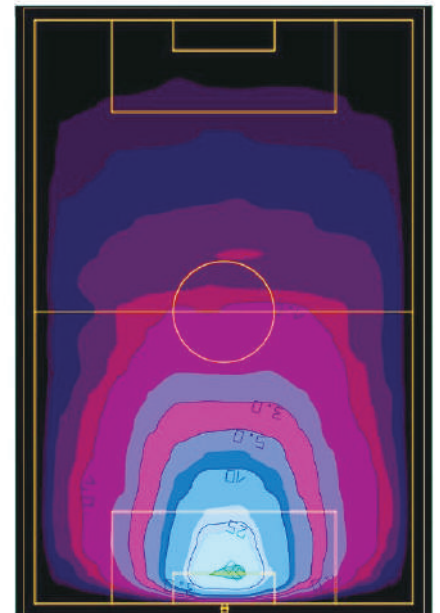

0.10 0.20 0.30 0.50 0.75 1.00 2.00 3.00 5.00 7.50 10 20 30 50 75[lx]