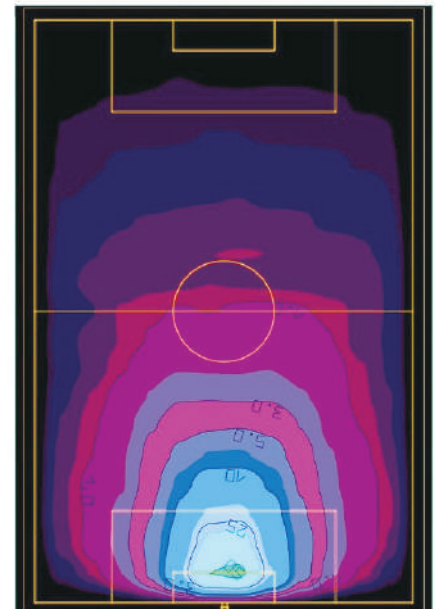

0.10 0.20 0.30 0.50 0.75 1.00 2.00 3.00 5.00 7.50 10 20 30 50 75 [lx]